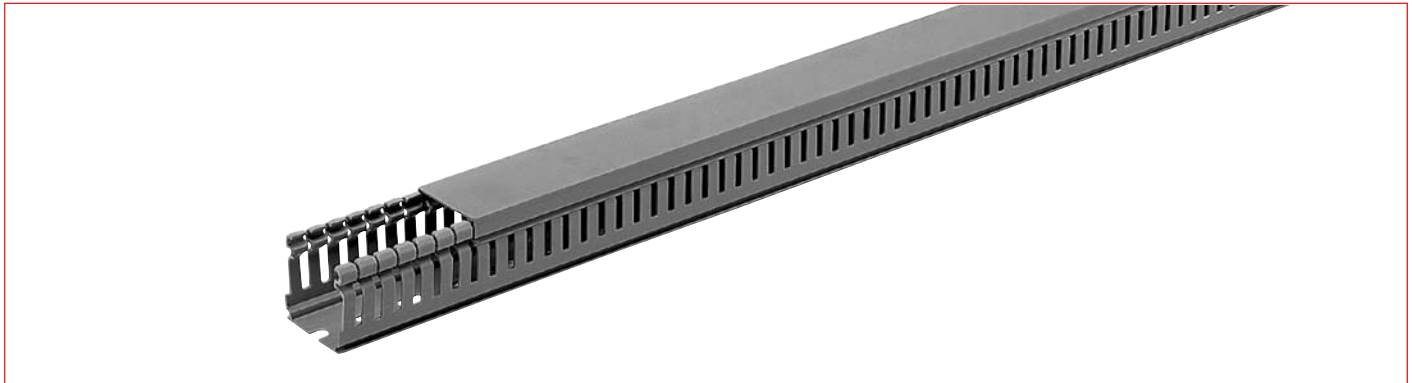

Q-Duct

High density, 4-6mm slot

Wire duct, ties,
spiral wrap

Dimensions WXH (in)	White High Density 4-6mm Slot	Gray High Density 4-6mm Slot	Dimensions WXH (mm)	Feet per package	Meters per package	Pieces per package
1/2 x 5/8	QD050X050HW	QD050X050HG	15 x 17	151	46	23
1 x 1¼	QD100X125HW	QD100X125HG	25 x 30	190.5	58	29
1½ x 1¼	QD150X125HW	QD150X125HG	40 x 30	131.5	40	20
2¼ x 1¼	QD225X125HW	QD225X125HG	60 x 30	171	52	26
1 x 1½	QD100X150HW	QD100X150HG	25 x 40	157.5	48	24
1½ x 1½	QD150X150HW	QD150X150HG	40 x 40	98.5	30	15
2¼ x 1½	QD225X150HW	QD225X150HG	60 x 40	131	40	20
3 x 1½	QD300X150HW	QD300X150HG	80 x 40	105	32	16
4 x 1½	QD400X150HW	QD400X150HG	100 x 40	79	24	12
4¾ x 1½	QD475X150HW	QD475X150HG	120 x 40	66	20	10
1 x 2¼	QD100X225HW	QD100X225HG	25 x 60	111.5	34	17
1½ x 2¼	QD150X225HW	QD150X225HG	40 x 60	72	22	11
2¼ x 2¼	QD225X225HW	QD225X225HG	60 x 60	105	32	16
3 x 2¼	QD300X225HW	QD300X225HG	80 x 60	79	24	12
4 x 2¼	QD400X225HW	QD400X225HG	100 x 60	66	20	10
4¾ x 2¼	QD475X225HW	QD475X225HG	120 x 60	46	14	7
1 x 3	QD100X300HW	QD100X300HG	100 x 80	92	28	14
1½ x 3	QD150X300HW	QD150X300HG	40 x 80	118	36	18
2¼ x 3	QD225X300HW	QD225X300HG	60 x 80	79	24	12
3 x 3	QD300X300HW	QD300X300HG	80 x 80	52	16	8
4 x 3	QD400X300HW	QD400X300HG	100 x 80	52	16	8
4¾ x 3	QD475X300HW	QD475X300HG	120 x 80	39	12	6
1 x 4	QD100X400HW	QD100X400HG	25 x 100	65.5	20	10
1½ x 4	QD150X400HW	QD150X400HG	40 x 100	92	28	14
2¼ x 4	QD225X400HW	QD225X400HG	60 x 100	66	20	10
3 x 4	QD300X400HW	QD300X400HG	80 x 100	46	14	7
4 x 4	QD400X400HW	QD400X400HG	100 x 100	26	8	4
6 x 4	QD600X400HW	QD600X400HG	150 x 100	26	8	4

Sold in package quantity only. Order quantity must be equal to quantity shown in "Piece per package" column. Wire duct cover included.