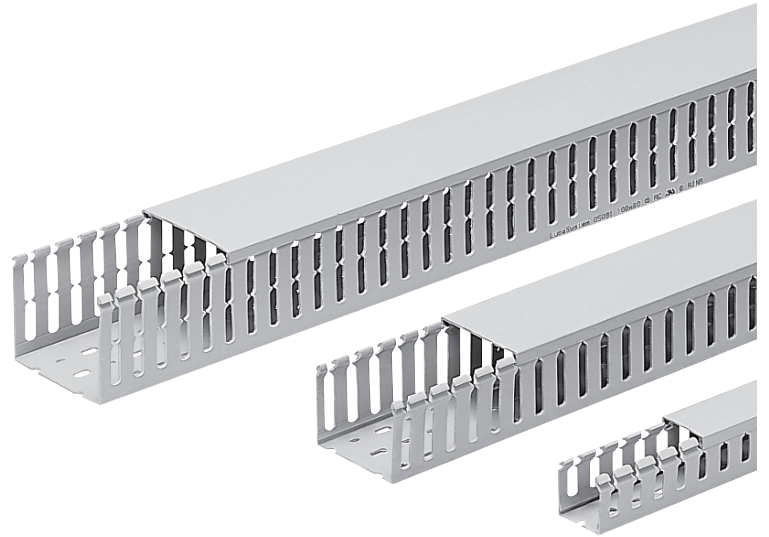

Q-Duct wiring duct

Q-Duct Wiring duct

General information

ABB offers Q-Duct, a wide variety of wire duct and accessories. Bases are available in six different width sizes and heights from 17mm to 100mm (.67" to 3.94"). Top profile of the ribs of all wiring duct have been redesigned to make the cover easier to open and close. The new rounded shape prevents abrasions to the installer's hands. The score line at the base of each finger enables a clean break to create an opening to run wires through. ABB wiring duct is used in applications with rated voltage of up to 1000 VAC and 1500 VDC.